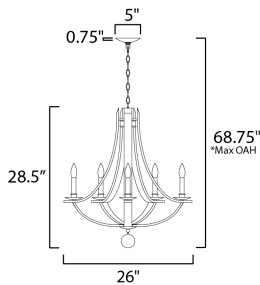

PRODUCT DESCRIPTION

The timeless Empire chandelier shape styled in timeworn, natural finishes uses durable steel in a Driftwood finish that includes a spherical ornament in matching finish. The arms curve steeply, swept lower than the chandelier's center, emphasizing the chandelier's height while mitered angles at its top accentuate the thickness of the barrel-like planks. Exposed candelabra lamps on Anthracite candle covers adding texture and contrast. The result of the organic wood tones reduces the formality of the classical shape making the elegance of this design more inviting.

MEASUREMENTS

DIMENSION : 26" L x 26" W x 28.5" H
 MAX OAH : 68.75" OAH
 CANOPY : 5" W x 0.75" H x 5" L
 HANGING WEIGHT : 17.16 lb

LAMPING

INPUT VOLTAGE : 120V
 BULB : 5 x 60W Incandescent E12 Candelabra , 300W Total
 BULB INCLUDED : (Not Included)
 DIMMABLE : Y